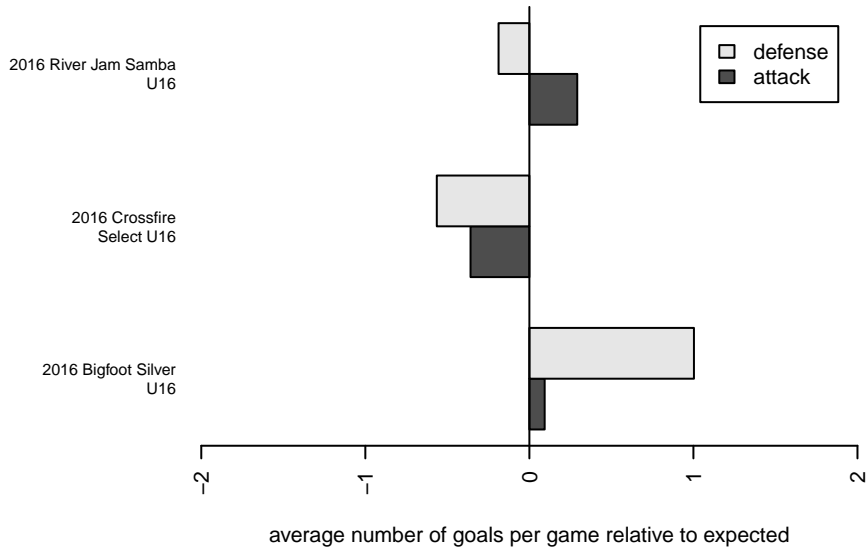

# BIFC Blue B01

Bainbridge Island FC  
Bainbridge Island, WA  
B01 total strength=1279  
attack=5.91 defense=4.69

alt names used:  
BAINBRIDGE ISLAND FC BIFC B01 BLUE (W.  
BIFC B01  
BIFC B'01 Blue

Venues played:  
2016 Crossfire Select U16  
2016 Bigfoot Silver U16  
2016 River Jam Samba U16

**attack and defense variance (black dot)  
relative to other teams  
and top 10 in region**

**attack and defense rating  
relative to others at age  
and all opponents in last 13 months**

**attack and defense rating  
relative to others at age  
and all opponents in last 13 months**

**Performance relative to 13 month average**

**Performance relative to 13 month average**

Distribution of opponents  
 Red = Lose zone, Blue = Win zone, Green = Even  
 Black line separates win/lose zones

lot. A=Neither has attack advantage, B=Opponent has both attack and defense advantage, C=Opponent has both attack and defense disadvantage, D=Both have

<b>date</b>	<b>home</b>		<b>away</b>		<b>venue</b>	<b>pred.home</b>	<b>pred.away</b>
2016-08-28	BIFC Blue B01	2	Shoreline Sportsverrou B01	1	2016 River Jam Samba U16	1.64	1.08
2016-08-27	Tracyton Force B01	0	BIFC Blue B01	6	2016 River Jam Samba U16	0.20	6.69
2016-08-27	BIFC Blue B01	4	WPFC Gold B01	2	2016 River Jam Samba U16	2.87	0.88
2016-08-26	BIFC Blue B01	2	Shoreline Sportsverrou B01	1	2016 River Jam Samba U16	1.64	1.08
2016-08-21	BIFC Blue B01	2	SGESC Fusion B01	1	2016 Bigfoot Silver U16	2.17	1.55
2016-08-20	BIFC Blue B01	0	WPFC Navy B01	1	2016 Bigfoot Silver U16	0.57	3.63
2016-08-19	BIFC Blue B01	5	Snohomish United White B01	1	2016 Bigfoot Silver U16	3.98	0.83
2016-07-24	BIFC Blue B01	1	Newport FC Barca B01	2	2016 Crossfire Select U16	2.23	1.65
2016-07-23	Nortac Sparta Red B01	1	BIFC Blue B01	0	2016 Crossfire Select U16	1.73	1.49
2016-07-22	FWFC Select B01	2	BIFC Blue B01	2	2016 Crossfire Select U16	1.20	1.62
2016-07-22	BIFC Blue B01	3	3 Rivers Green B01	3	2016 Crossfire Select U16	2.09	1.17