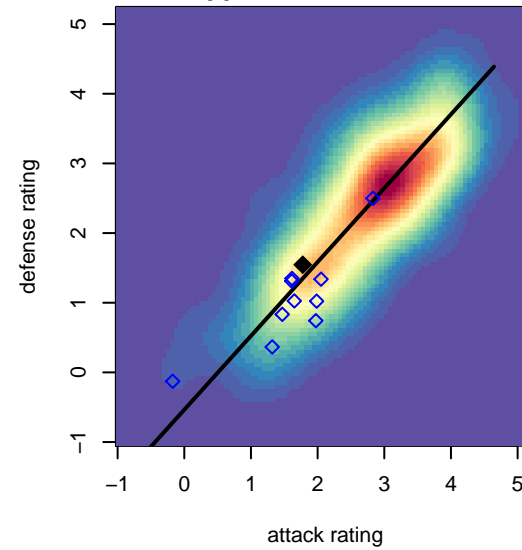

# BIFC Blue B01

Bainbridge Island FC  
Bainbridge Island, WA  
B01 total strength=1279  
attack=5.91 defense=4.69

alt names used:  
BAINBRIDGE ISLAND FC BIFC B01 BLUE (W.  
BIFC B01  
BIFC B'01 Blue

Venues played:  
2016 Crossfire Select U16  
2016 Bigfoot Silver U16  
2016 River Jam Samba U16

**attack and defense variance (black dot)  
relative to other teams  
and top 10 in region**

**attack and defense rating  
relative to others at age  
and all opponents in last 13 months**

**attack and defense rating  
relative to others at age  
and all opponents in last 13 months**

**Performance relative to 13 month average**

**Performance relative to 13 month average**

Distribution of opponents  
 Red = Lose zone, Blue = Win zone, Green = Even  
 Black line separates win/lose zones