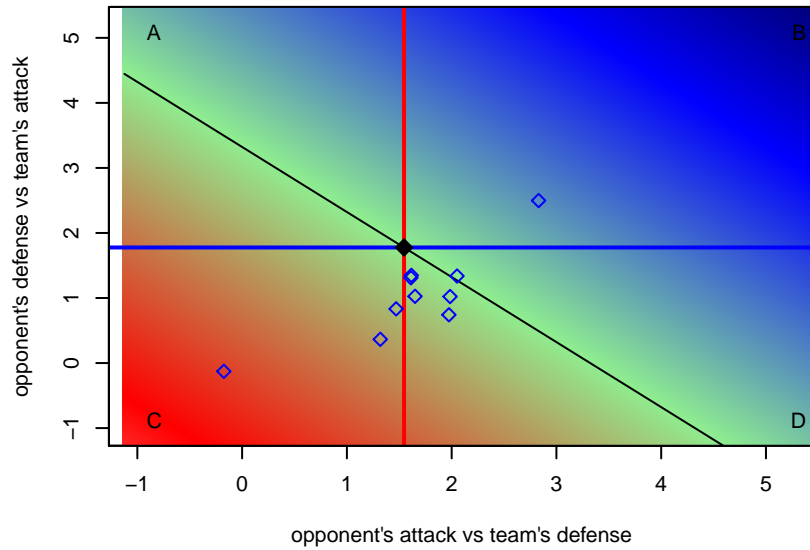

# BIFC Blue B01

Bainbridge Island FC  
Bainbridge Island, WA  
B01 total strength=1279  
attack=5.91 defense=4.69

alt names used:  
BAINBRIDGE ISLAND FC BIFC B01 BLUE (W.  
BIFC B01  
BIFC B'01 Blue

Venues played:  
2016 Crossfire Select U16  
2016 Bigfoot Silver U16  
2016 River Jam Samba U16

**attack and defense variance (black dot)  
relative to other teams  
and top 10 in region**

**attack and defense rating  
relative to others at age  
and all opponents in last 13 months**

**attack and defense rating  
relative to others at age  
and all opponents in last 13 months**

**Performance relative to 13 month average**

**Performance relative to 13 month average**

Distribution of opponents  
 Red = Lose zone, Blue = Win zone, Green = Even  
 Black line separates win/lose zones

lot. A=Neither has attack advantage, B=Opponent has both attack and defense advantage, C=Opponent has both attack and defense disadvantage, D=Both have

<b>date</b>	<b>home</b>		<b>away</b>		<b>venue</b>	<b>pred.home</b>	<b>pred.away</b>
2016-08-28	BIFC Blue B01	2	Shoreline Sportsverrou B01	1	2016 River Jam Samba U16	1.64	1.08
2016-08-27	Tracyton Force B01	0	BIFC Blue B01	6	2016 River Jam Samba U16	0.20	6.69
2016-08-27	BIFC Blue B01	4	WPFC Gold B01	2	2016 River Jam Samba U16	2.87	0.88
2016-08-26	BIFC Blue B01	2	Shoreline Sportsverrou B01	1	2016 River Jam Samba U16	1.64	1.08
2016-08-21	BIFC Blue B01	2	SGESC Fusion B01	1	2016 Bigfoot Silver U16	2.17	1.55
2016-08-20	BIFC Blue B01	0	WPFC Navy B01	1	2016 Bigfoot Silver U16	0.57	3.63
2016-08-19	BIFC Blue B01	5	Snohomish United White B01	1	2016 Bigfoot Silver U16	3.98	0.83
2016-07-24	BIFC Blue B01	1	Newport FC Barca B01	2	2016 Crossfire Select U16	2.23	1.65
2016-07-23	Nortac Sparta Red B01	1	BIFC Blue B01	0	2016 Crossfire Select U16	1.73	1.49
2016-07-22	FWFC Select B01	2	BIFC Blue B01	2	2016 Crossfire Select U16	1.20	1.62
2016-07-22	BIFC Blue B01	3	3 Rivers Green B01	3	2016 Crossfire Select U16	2.09	1.17