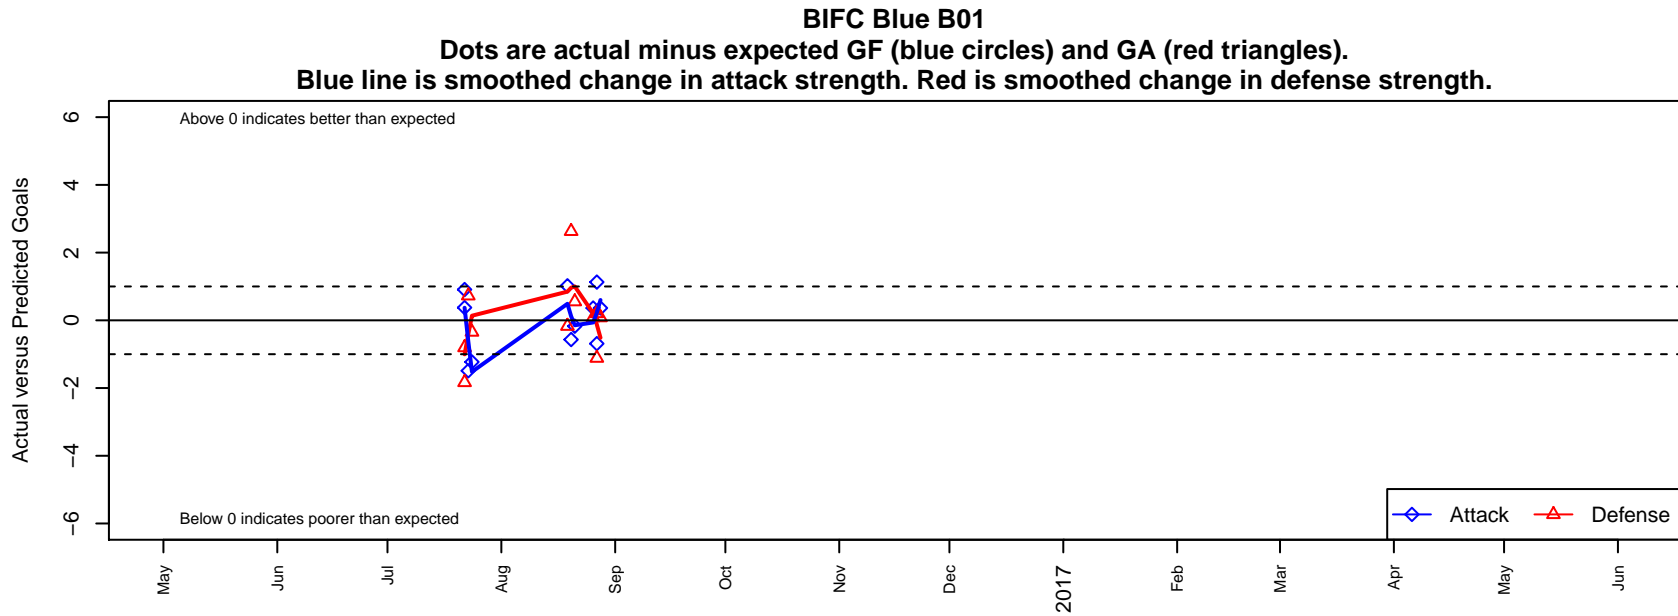

# BIFC Blue B01

Bainbridge Island FC  
Bainbridge Island, WA  
B01 total strength=1279  
attack=5.91 defense=4.69

alt names used:  
BAINBRIDGE ISLAND FC BIFC B01 BLUE (W.  
BIFC B01  
BIFC B'01 Blue

Venues played:  
2016 Crossfire Select U16  
2016 Bigfoot Silver U16  
2016 River Jam Samba U16

**attack and defense variance (black dot)  
relative to other teams  
and top 10 in region**

**attack and defense rating  
relative to others at age  
and all opponents in last 13 months**

**attack and defense rating  
relative to others at age  
and all opponents in last 13 months**

**Performance relative to 13 month average**

**Performance relative to 13 month average**

Distribution of opponents  
 Red = Lose zone, Blue = Win zone, Green = Even  
 Black line separates win/lose zones